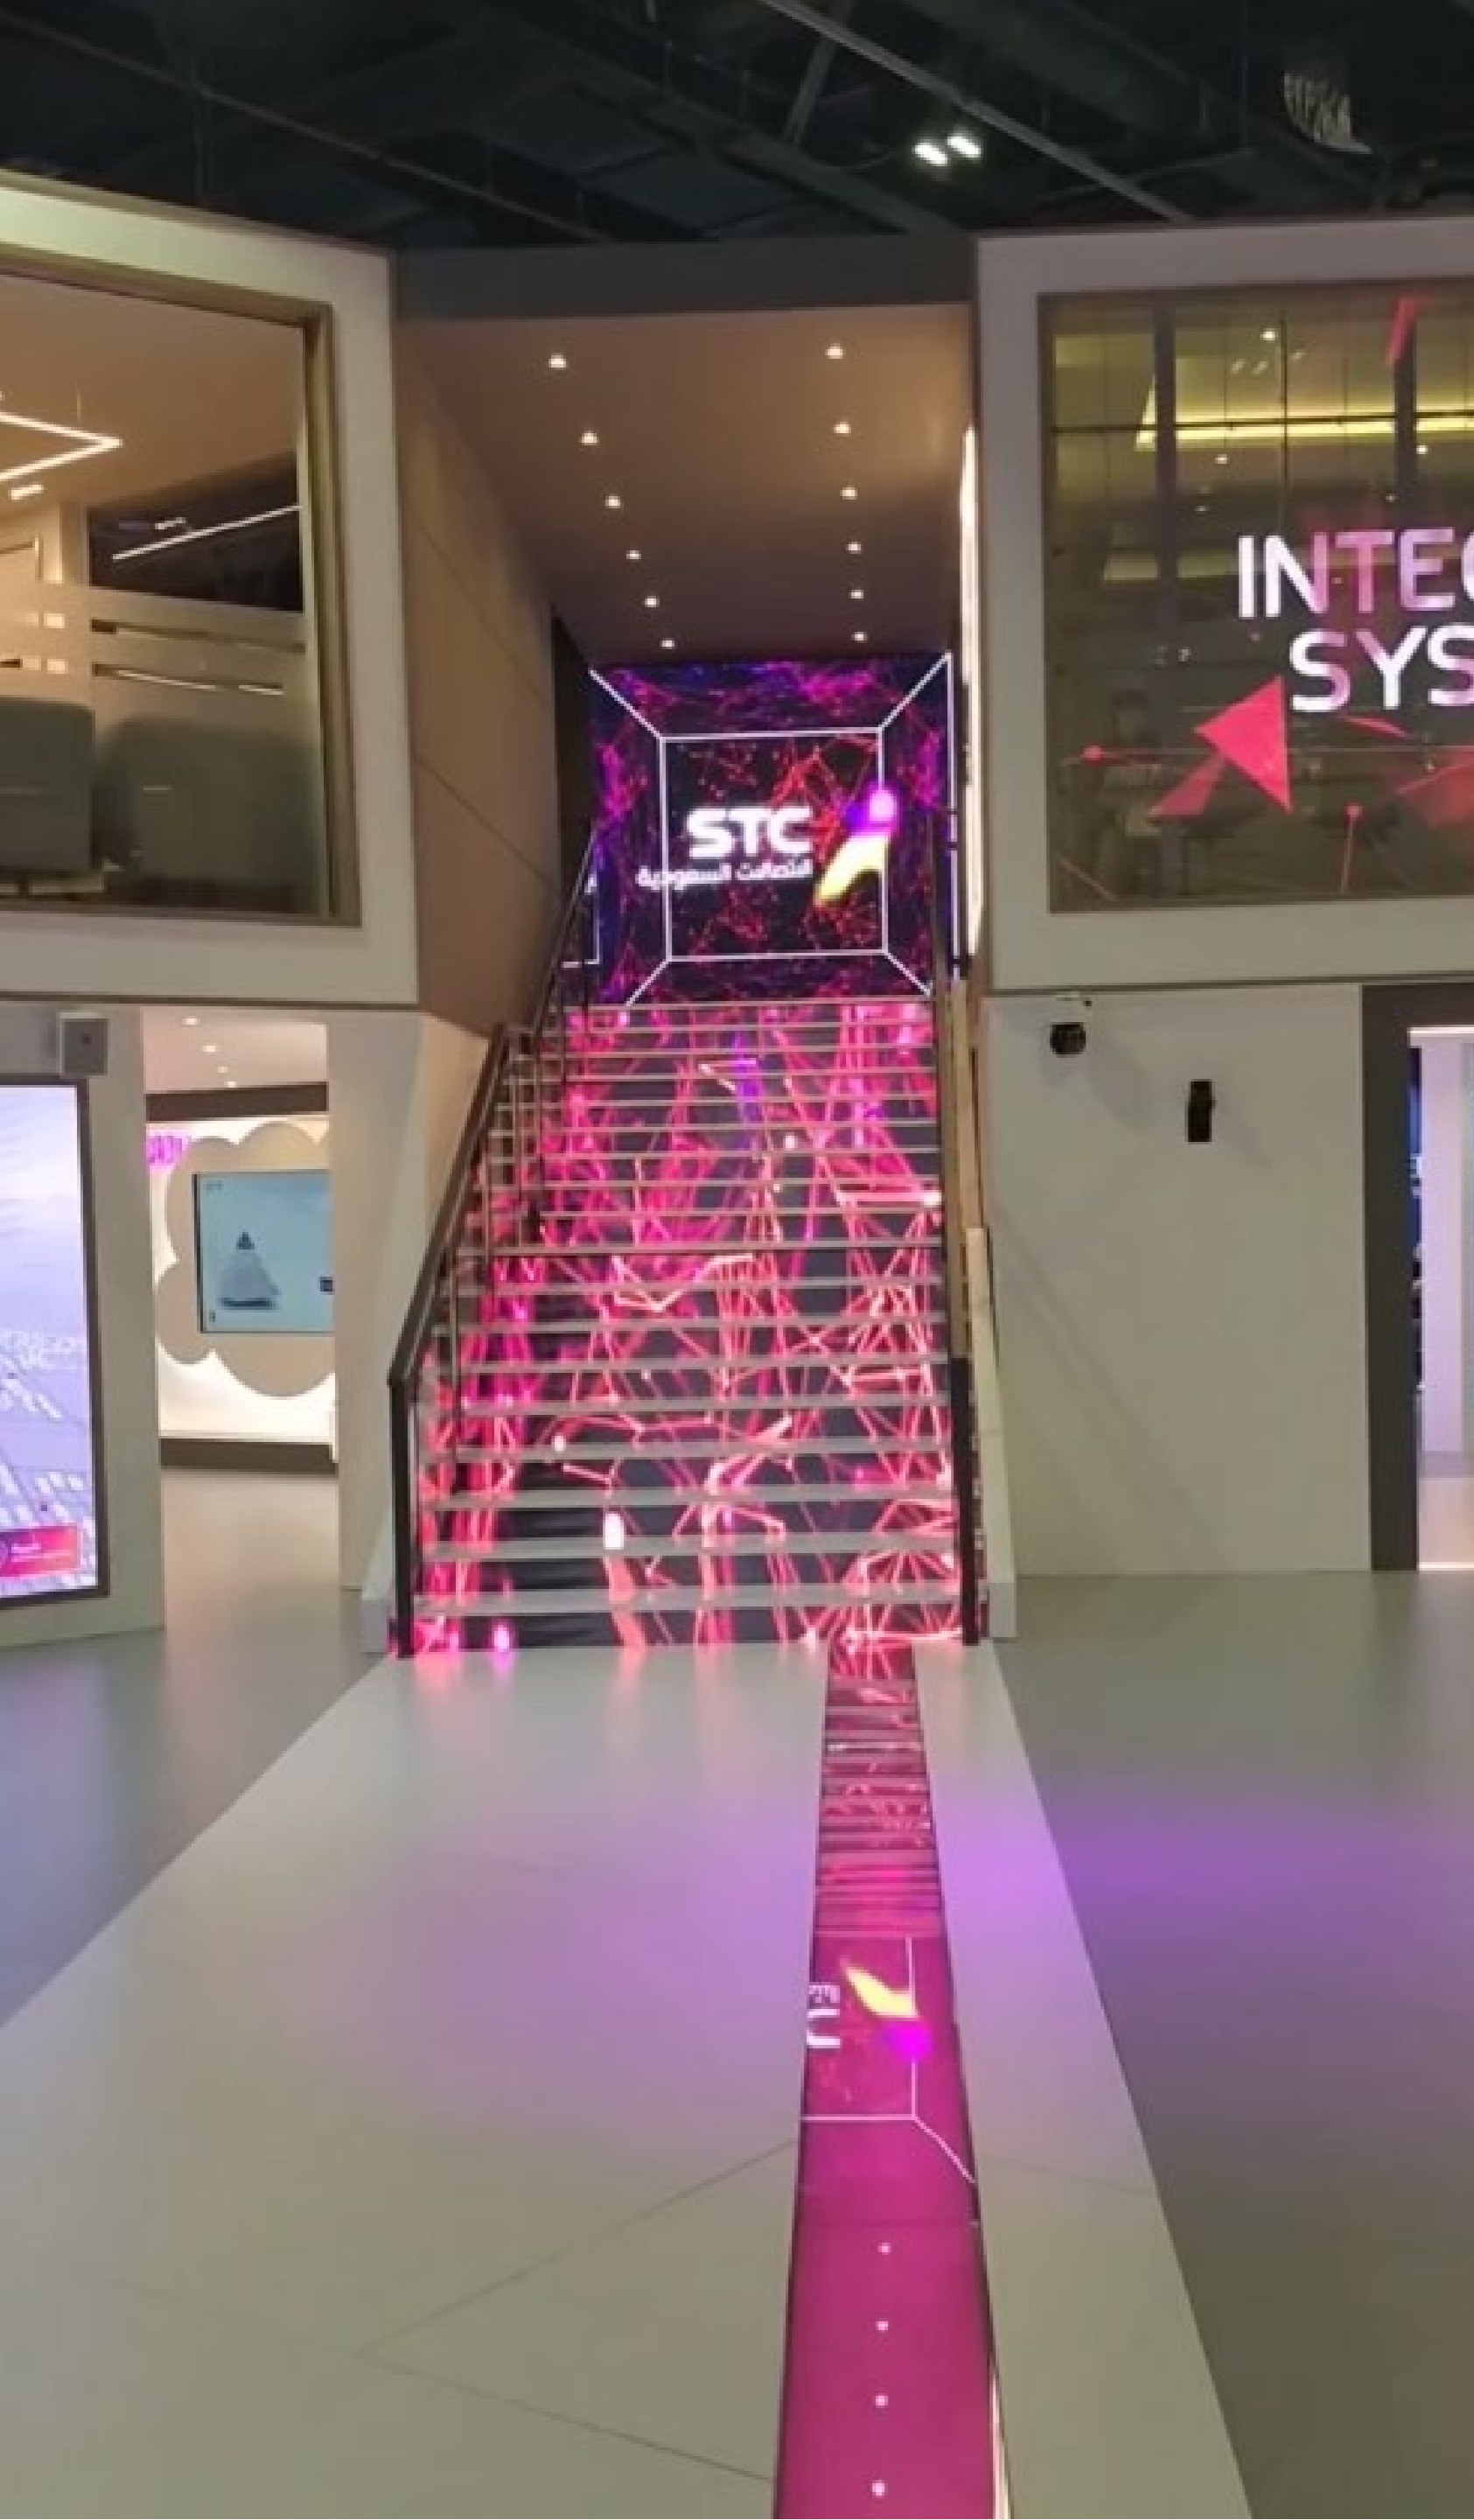

LED DISPLAY

VARIOUS PROJECT

DESIGN, SUPPLY & INSTALLATION LED
DISPLAY