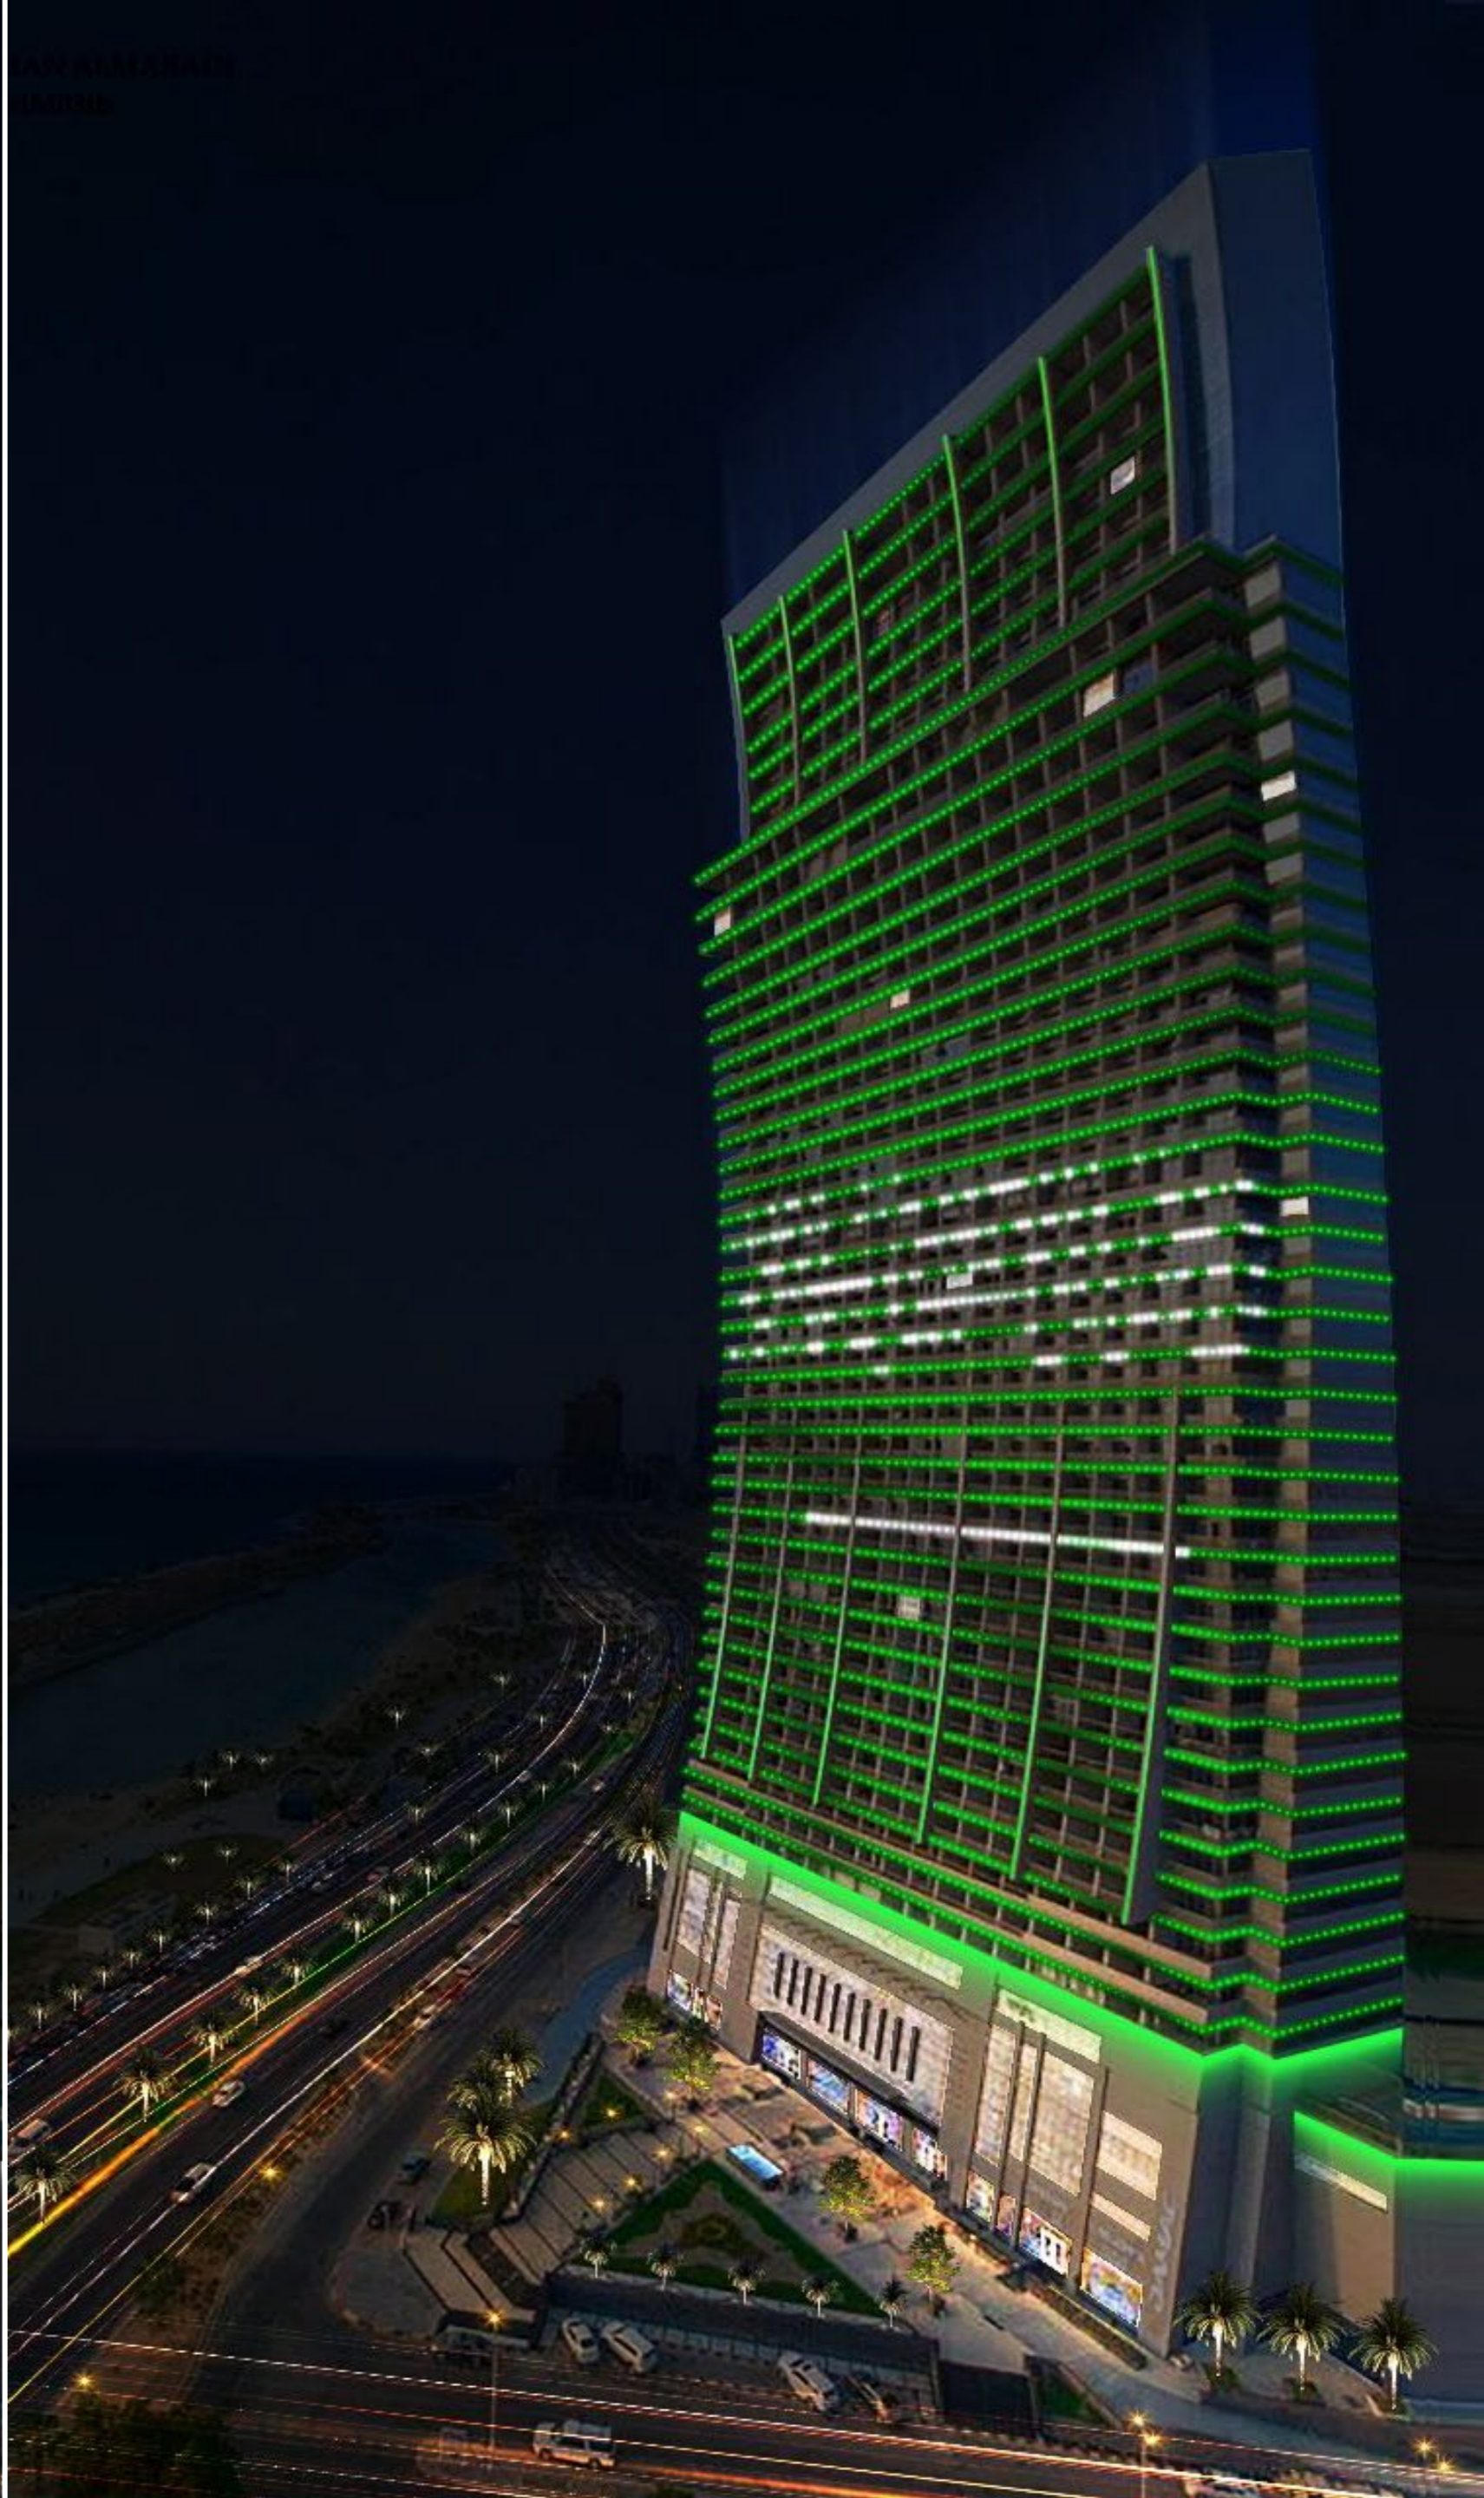

FAÇADE LIGHTING

DAMAC TOWER JEDDAH

DESIGN, SUPPLY & INSTALLATION
FAÇADE LIGHTING