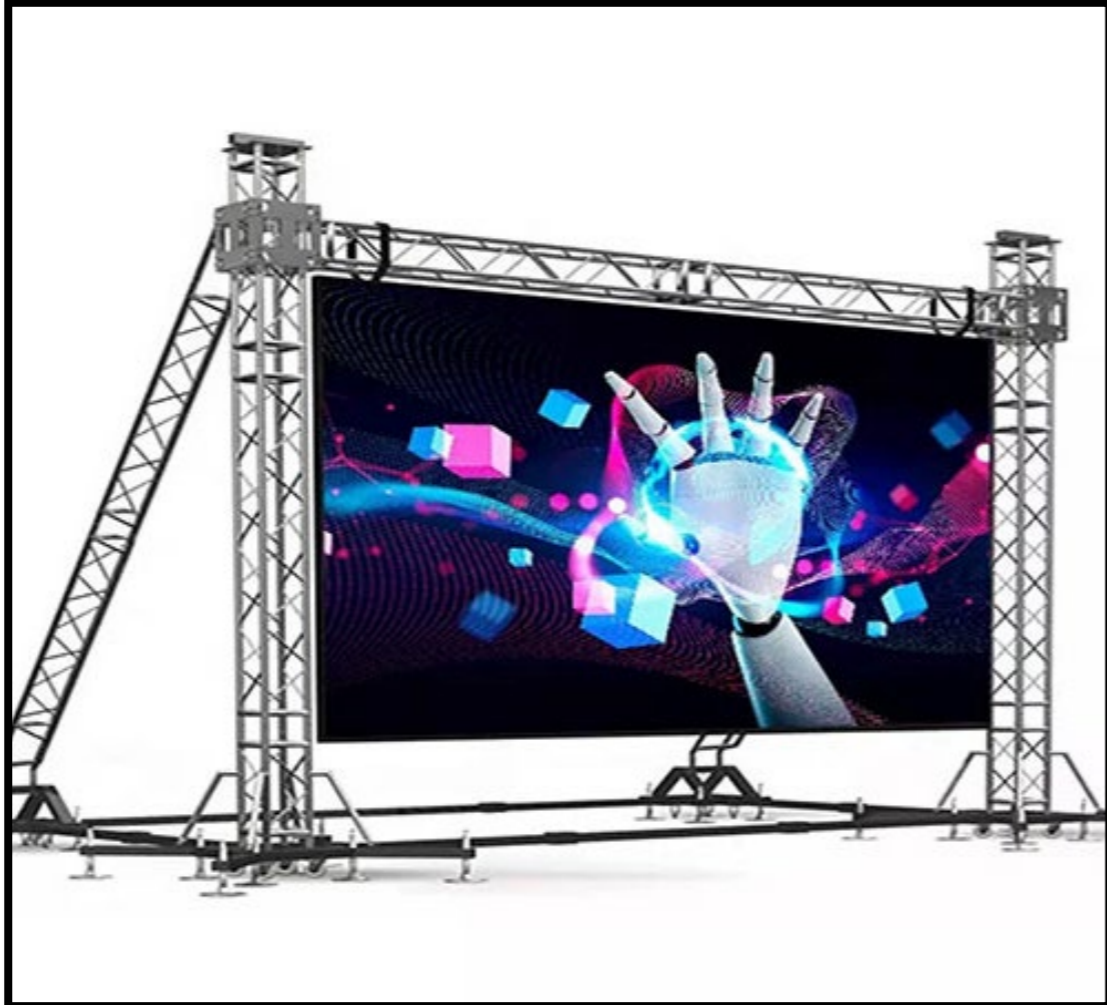

### RENTAL DISPLAY

We Provide any outdoor setting; the rental outdoor LED digital signage solutions deliver excellent viewing experience to the audience with its high-definition picture quality. It has a unique design including a lightweight and slim cabinet