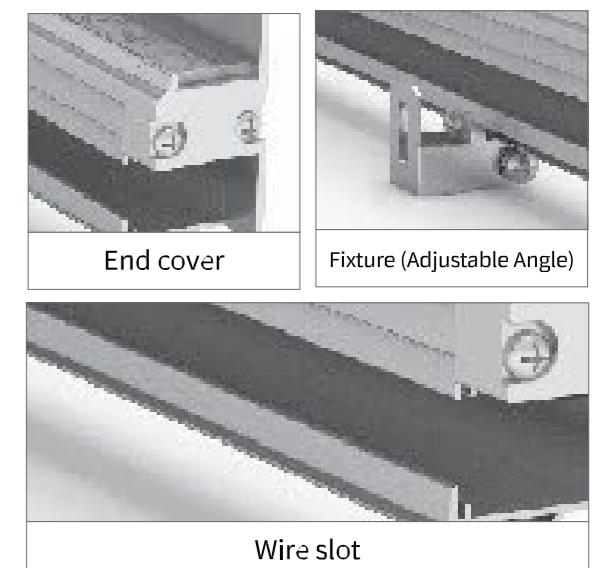

# LED LINEAR LIGHTS

DD-XT-18A

P27

DD-XT-25A

P29

DD-XT-40A

P31

- ❖ Light weight alloy luminaire housing
- ❖ Oxidized surface, resulting in high wear resistance and corrosion resistance as well as weather resistance.
- ❖ Built-in modular light source, the protection grade reaches IP68
- ❖ When the luminaire is installed, no additional slot is needed, which is convenient for installation and maintenance